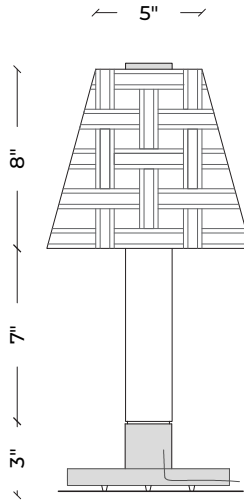

A stylized, handwritten signature in black ink, consisting of two main parts: a cursive 'R' on the left and a more complex, looped signature on the right.

R O O S H A D S H R O F F

INLAY TABLE LAMPS

Dimensions : 8" Dia x 18" ht

Material : Alabaster, marble and brass

Lead Time : 90 Days

Hand-carved alabaster shade with marble inlay; Makrana marble tube with brass fixtures

FRONT VIEW

FRONT VIEW