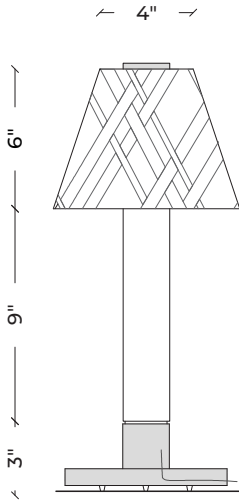

A stylized, handwritten signature in black ink, consisting of two main parts: a cursive 'R' on the left and a more complex, looped signature on the right.

R O O S H A D S H R O F F

INLAY TABLE LAMPS

Dimensions : 8" Dia x 18" ht

Material : Alabaster, marble and brass

Lead Time : 90 Days

Hand-carved alabaster shade with marble inlay; Makrana marble tube with brass fixtures

FRONT VIEW

FRONT VIEW