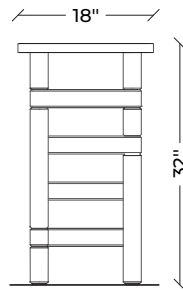

## WEAVE CONSOLE

**Dimensions :** 60" x 18" x 32" ht | 150 cm x 45 cm X 80 cm ht

**Material :** White Banswara, pink and grey sandstone

**Lead Time :** 120 Days

White Banswara marble top, legs carved in pink and grey sandstone and marble.

TOP VIEW

FRONT VIEW

SIDE VIEW