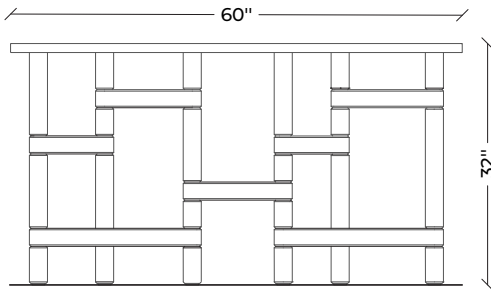

## WEAVE CONSOLE

**Dimensions :** 60" x 18" x 32" ht | 150 cm x 45 cm X 80 cm ht

**Material :** White Banswara, pink and grey sandstone

**Lead Time :** 120 Days

White Banswara marble top, legs carved in pink and grey sandstone and marble.

TOP VIEW

FRONT VIEW

SIDE VIEW