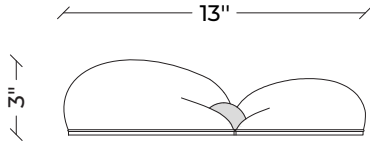

A stylized, handwritten signature in black ink, consisting of two main parts: a large, flowing 'R' on the left and a more complex, cursive 'O S H R O F F' on the right.

R O O S H A D S H R O F F

WALL LAMP

Dimensions : L 13" x W 3" x HT 12" | L 32 cm x W 8 cm x HT 30 cm

Material : Alabaster and cast white bronze.

Lead Time : 120 Days

Highlighting the curvilinear form central to the theme of Balance, the lamp presents two hand-carved alabaster pieces holding LEDs within; nestled between them is a cast white bronze ellipsoid, its surface thinned and perforated so as to enhance the emanation of light.

TOP VIEW

FRONT VIEW

SIDE VIEW