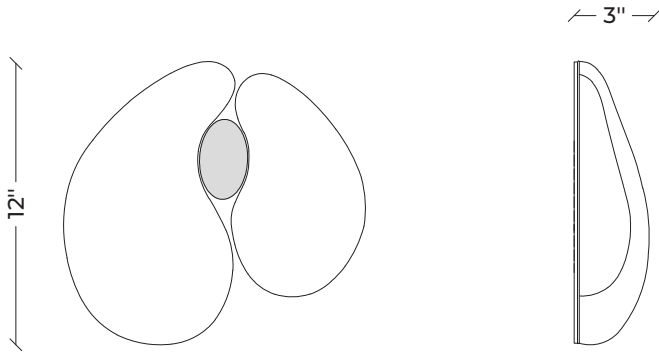

A stylized, handwritten signature in black ink, consisting of two main parts: a large, flowing 'R' on the left and a more complex, cursive 'O S H R O F F' on the right.

R O O S H A D S H R O F F

WALL LAMP

Dimensions : L 13" x W 3" x HT 12" | L 32 cm x W 8 cm x HT 30 cm

Material : Alabaster and cast white bronze.

Lead Time : 120 Days

Highlighting the curvilinear form central to the theme of Balance, the lamp presents two hand-carved alabaster pieces holding LEDs within; nestled between them is a cast white bronze ellipsoid, its surface thinned and perforated so as to enhance the emanation of light.

TOP VIEW

FRONT VIEW

SIDE VIEW