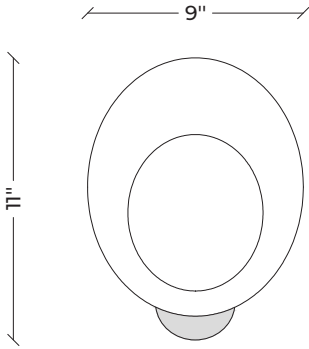

R O O S H A D S H R O F F

VASE

Dimensions : L 9" x W 11" x HT 9" | L 22 cm x W 27 cm x HT 22 cm

Material : Pink onyx and white onyx

Lead Time : 120 Days

Hand-carved in onyx, a horizontally sliced and hollowed ellipsoid vase leans against a smaller ellipsoid, akin to a large pebble propped against a smaller one to maintain stability.

TOP VIEW

FRONT VIEW

SIDE VIEW