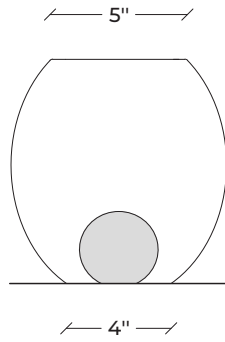

R O O S H A D S H R O F F

VASE

Dimensions : L 9" x W 11" x HT 9" | L 22 cm x W 27 cm x HT 22 cm

Material : Pink onyx and white onyx

Lead Time : 120 Days

Hand-carved in onyx, a horizontally sliced and hollowed ellipsoid vase leans against a smaller ellipsoid, akin to a large pebble propped against a smaller one to maintain stability.

TOP VIEW

FRONT VIEW

SIDE VIEW