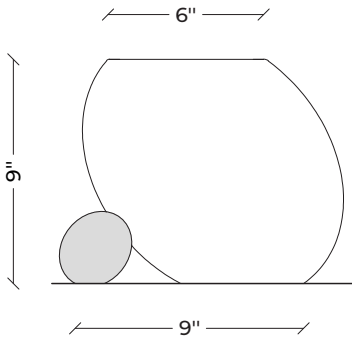

R O O S H A D S H R O F F

VASE

Dimensions : L 9" x W 11" x HT 9" | L 22 cm x W 27 cm x HT 22 cm

Material : Pink onyx and white onyx

Lead Time : 120 Days

Hand-carved in onyx, a horizontally sliced and hollowed ellipsoid vase leans against a smaller ellipsoid, akin to a large pebble propped against a smaller one to maintain stability.

TOP VIEW

FRONT VIEW

SIDE VIEW