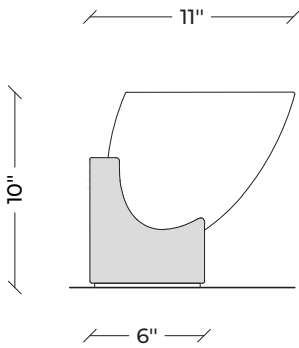

R O O S H A D S H R O F F

TABLE LAMP

Dimensions : L 11" x W 6" x HT 10" | L 25 cm x W 15 cm x HT 26 cm

Material : White onyx carved and cast white bronze.

Lead Time : 120 Days

Hand-carved in white onyx, a horizontally sliced and hollowed ellipsoid holds an LED light within, its warm glow emanating through the stone. The piece is ensconced, cup-like, within a cast white bronze base.

TOP VIEW

FRONT VIEW

SIDE VIEW