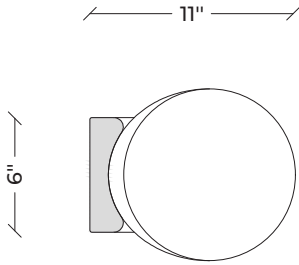

R O O S H A D S H R O F F

TABLE LAMP

Dimensions : L 11" x W 6" x HT 10" | L 25 cm x W 15 cm x HT 26 cm

Material : White onyx carved and cast white bronze.

Lead Time : 120 Days

Hand-carved in white onyx, a horizontally sliced and hollowed ellipsoid holds an LED light within, its warm glow emanating through the stone. The piece is ensconced, cup-like, within a cast white bronze base.

TOP VIEW

FRONT VIEW

SIDE VIEW