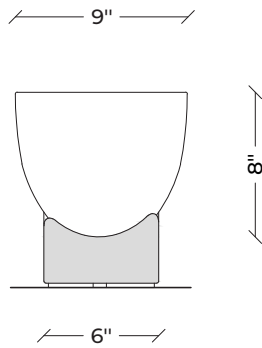

R O O S H A D S H R O F F

TABLE LAMP

Dimensions : L 11" x W 6" x HT 10" | L 25 cm x W 15 cm x HT 26 cm

Material : White onyx carved and cast white bronze.

Lead Time : 120 Days

Hand-carved in white onyx, a horizontally sliced and hollowed ellipsoid holds an LED light within, its warm glow emanating through the stone. The piece is ensconced, cup-like, within a cast white bronze base.

TOP VIEW

FRONT VIEW

SIDE VIEW