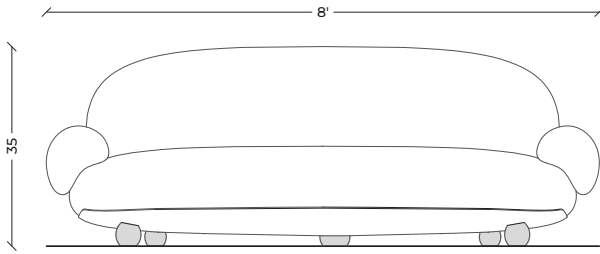

A stylized, handwritten signature in black ink, consisting of two main parts: a cursive 'R' on the left and a cursive 'S' on the right, connected by a thin line.

R O O S H A D S H R O F F

SOFA

Dimensions : L 8' x W 45" x HT 35" | L 245 cm x W 115 cm x HT 90 cm

Material : Cast white bronze base and legs with Cashmere upholstery.

Lead Time : 120 Days

Marking our first foray into designing upholstered furniture, the piece features luxurious cashmere fabric, dyed to achieve a range of desired shades; its base and ellipsoid feet are crafted from cast white bronze. The overall silhouette exhibits a curvilinear form central to the collection.

TOP VIEW

FRONT VIEW

SIDE VIEW