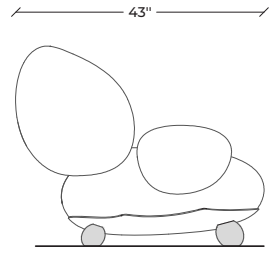

A stylized, handwritten signature in black ink, consisting of two main parts: a cursive 'R' on the left and a cursive 'S' on the right, connected by a thin line.

R O O S H A D S H R O F F

SOFA

Dimensions : L 8' x W 45" x HT 35" | L 245 cm x W 115 cm x HT 90 cm

TOP VIEW

FRONT VIEW

SIDE VIEW