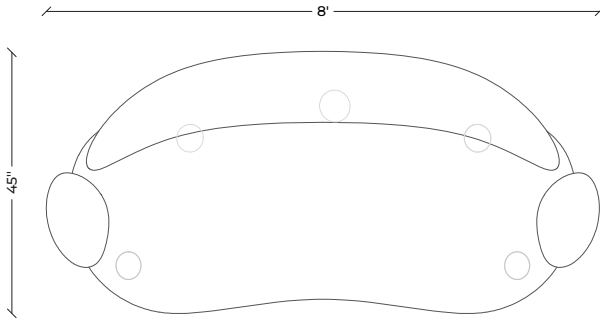

A stylized, handwritten signature in black ink, consisting of two main parts: a cursive 'R' on the left and a cursive 'S' on the right, connected by a thin line.

R O O S H A D S H R O F F

SOFA

Dimensions : L 8' x W 45" x HT 35" | L 245 cm x W 115 cm x HT 90 cm

Material : Cast white bronze base and legs with Cashmere upholstery.

Lead Time : 120 Days

Marking our first foray into designing upholstered furniture, the piece features luxurious cashmere fabric, dyed to achieve a range of desired shades; its base and ellipsoid feet are crafted from cast white bronze. The overall silhouette exhibits a curvilinear form central to the collection.

TOP VIEW

FRONT VIEW

SIDE VIEW