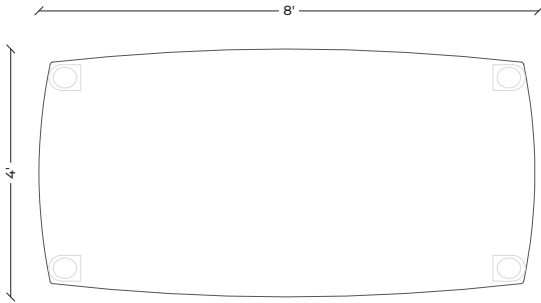

A stylized, black, cursive signature logo consisting of two main parts. The left part starts with a thick, curved stroke that loops back to the left, then flows into a long, thin, wavy line that tapers to the right. The right part is a separate, thick, curved stroke that starts with a small loop on the left, then curves upwards and to the right, ending in a thick, rounded tip.

R O O S H A D S H R O F F

DINING TABLE

Dimensions : L 8' x W 4' x HT 30" | L 240 cm x W 120 cm x HT 75 cm

Material : White onyx table-top with a cast brass base atop four cast brass ellipsoids.

Lead Time : 120 Days

TOP VIEW

FRONT VIEW

SIDE VIEW