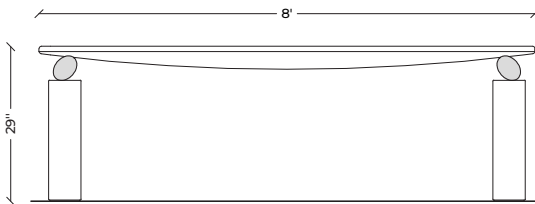

A stylized, black, cursive signature logo consisting of two main parts. The left part starts with a thick, curved stroke that loops back to the left, then flows into a long, thin, wavy line that tapers to the right. The right part is a separate, thick, curved stroke that starts with a small loop on the left, then curves upwards and to the right, ending in a thick, rounded tip.

R O O S H A D S H R O F F

DINING TABLE

Dimensions : L 8' x W 4' x HT 30" | L 240 cm x W 120 cm x HT 75 cm

Material : White onyx table-top with a cast brass base atop four cast brass ellipsoids.

Lead Time : 120 Days

A hand-carved white onyx table-top rests on a cast brass plate, which in turn balances atop two cast brass ellipsoids representative of pebbles. The legs of the table are also crafted from white onyx.

TOP VIEW

FRONT VIEW

SIDE VIEW