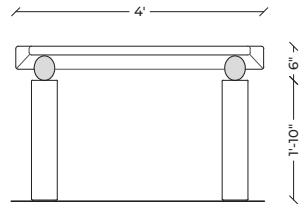

R O O S H A D S H R O F F

DINING TABLE

Dimensions : L 8' x W 4' x HT 30" | L 240 cm x W 120 cm x HT 75 cm

Material : White onyx table-top with a cast brass base atop four cast brass ellipsoids.

Lead Time : 120 Days

A hand-carved white onyx table-top rests on a cast brass plate, which in turn balances atop two cast brass ellipsoids representative of pebbles. The legs of the table are also crafted from white onyx.

TOP VIEW

FRONT VIEW

SIDE VIEW