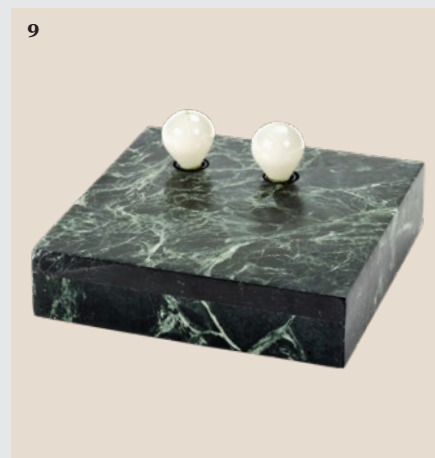

## *Star light*

Conceived in 1962 by American designer Bill Curry for his brand Design Line, the 'Stemlite' lamp was a pioneering design of its time, replacing the traditional shade-plus-base model with a sleek, 'total look' typology. Curry's background in the aerospace industry clearly influenced its space-age lines and fluid form – the design was even used on the set of the original *Star Trek* TV series. It's been out of production for more than 40 years, but Gubi is now resurrecting the light across five variations, including a floor lamp and pendant light. From £373 ([gubi.com](http://gubi.com)).

# MARBLE AND STONE

*The classical material gets a contemporary update with designs that play with striking formations*

**1** 'Fellow' lamp by Space Copenhagen, approx £762, Fredericia ([fredericia.com](http://fredericia.com)) **2** 'Geometric' pendant by Boris Klimek and Lenka Damová, from approx £2,266, Brokis ([brokis.cz](http://brokis.cz)) **3** 'Mito' floor lamp by Tom Fereday for Rakumba, from approx £7,023, Tollgard ([tollgard.com](http://tollgard.com)) **4** 'Swirl' table lamp, £175, Soho Home ([sohohome.com](http://sohohome.com)) **5** 'Rosa' pendant, from £997, Marc Wood ([marcwoodstudio.com](http://marcwoodstudio.com)) **6** 'Marble' bulb, approx £581, Rooshad Shroff ([rooshadshroff.com](http://rooshadshroff.com)) **7** 'Gioia' wall light by Andrea Anastasio, from £936, Foscarini ([foscarini.com](http://foscarini.com)) **8** 'Dueppo' table lamp by Mathieu Delacroix, £549, Ligne Roset ([ligne-roset.com](http://ligne-roset.com)) **9** 'Essentials' table lamp in 'Marble' by Koen Van Guijze, approx £178, Serax ([serax.com](http://serax.com))